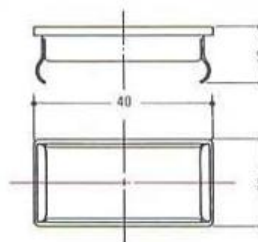

CAS TOILET PARTITION SYSTEM

PLUS 1881 SUS304 Lavatory spring hinges 102 X 104 X 2.0mm & 27.5 X 104 X 2.0mm.

Available always closed and opened

PLUS 1880 SUS304 lavatory spring hinges

Size 102 X 70 X 2.0mm & 32 X 72 X 2.0mm

Available always closed and opened

PLUS 935 SUS304 Floor support
High = 100mm
Dia = 52mm

ART 355 SUS304 Floor support
High = 50mm
Dia = 35mm

ART ST-377 SUS304 Pair of Angle wall support
Size 40mm.

PLUS 994 adjustable bolt

PLUS 992 cap

BEST ST-613 SUS304 Lavatory lock with indicator

ACE 57-30758 SUS304 Slide lavatory lock with indicator
Zize 90 X 27mm

ACE 127-622 SUS304 Lavatory lock striker with clamp

PLUS ST-985A SUS304 Coat hook with rubber bumper

PLUS ST-965 SUS304 "C" Channel
Size 4000 X 0.8mm

PLUS ST-960 SUS304 Jointer

PLUS ST-961 Pressing plate with screw.

PLUS ST-962 SUS304 Channel Cap

PT. CITRA AMANTOSA SEJATI

Fatmawati Festival D-1, Jl. RS. Fatmawati 50. Jakarta 12430, INDONESIA
phone : (021) 7591 6001 | ✉ : info@cas.co.id | website : www.cas.co.id