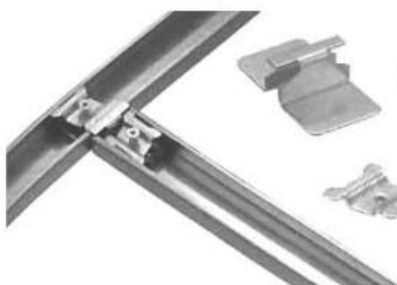

CAS TOILET PARTITION SYSTEM

PLUS 1881 SUS304 Lavatory spring hinges 102 X 104 X 2.0mm & 27.5 X 104 X 2.0mm.

Available always closed and opened

PLUS 1880 SUS304 lavatory spring hinges

Size 102 X 70 X 2.0mm & 32 X 72 X 2.0mm

Available always closed and opened

PLUS 935 SUS304 Floor support
High = 100mm
Dia = 52mm

ART 355 SUS304 Floor support
High = 50mm
Dia = 35mm

ART ST-377 SUS304 Pair of Angle wall support
Size 40mm.

PLUS 994 adjustable bolt

PLUS 992 cap

BEST ST-613 SUS304 Lavatory lock with indicator

ACE 57-30758 SUS304 Slide lavatory lock with indicator
Zize 90 X 27mm

ACE 127-622 SUS304 Lavatory lock striker with clamp

PLUS ST-985A SUS304 Coat hook with rubber bumper

PLUS ST-965 SUS304 "C" Channel
Size 4000 X 0.8mm

PLUS ST-960 SUS304 Jointer

PLUS ST-961 Pressing plate with screw.

PLUS ST-962 SUS304 Channel Cap

PT. CITRA AMANTOSA SEJATI

Fatmawati Festival D-1, Jl. RS. Fatmawati 50. Jakarta 12430, INDONESIA
phone : (021) 7591 6001 | ✉ : info@cas.co.id | website : www.cas.co.id