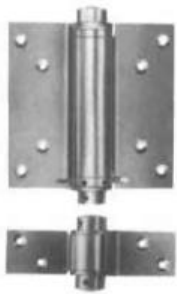

CAS TOILET PARTITION SYSTEM

PLUS 1881 SUS304 Lavatory spring hinges 102 X 104 X 2.0mm & 27.5 X 104 X 2.0mm.

Available always closed and opened

PLUS 1880 SUS304 lavatory spring hinges

Size 102 X 70 X 2.0mm & 32 X 72 X 2.0mm

Available always closed and opened

PLUS 935 SUS304 Floor support
High = 100mm
Dia = 52mm

ART 355 SUS304 Floor support
High = 50mm
Dia = 35mm

ART ST-377 SUS304 Pair of Angle wall support
Size 40mm.

PLUS 994 adjustable bolt

PLUS 992 cap

BEST ST-613 SUS304 Lavatory lock with indicator

ACE 57-30758 SUS304 Slide lavatory lock with indicator
Zize 90 X 27mm

ACE 127-622 SUS304 Lavatory lock striker with clamp

PLUS ST-985A SUS304 Coat hook with rubber bumper