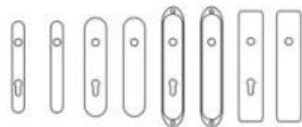

LeverHANDLEset